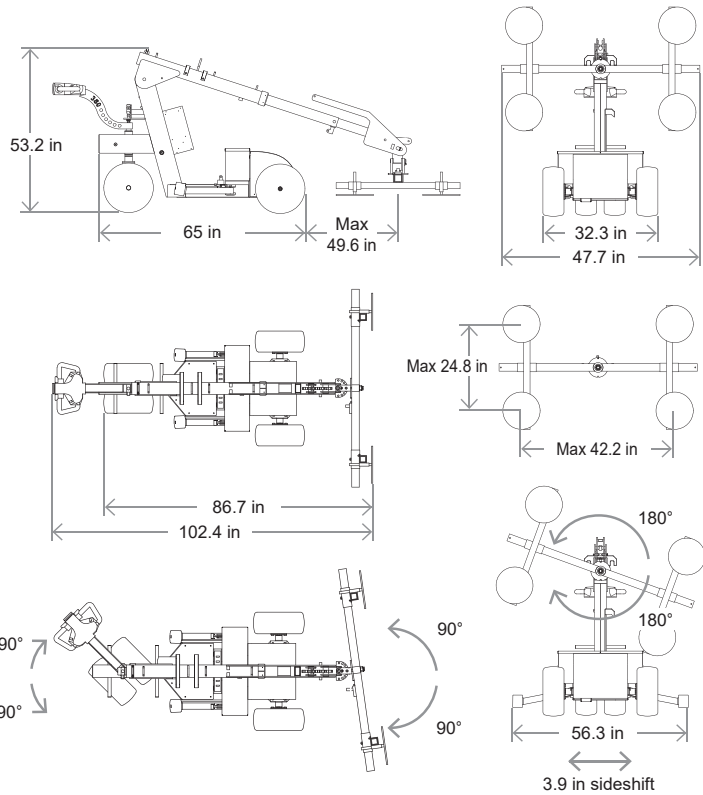

- Two vacuum circuits with two pumps
- Off road with front-wheel drive and big wheels with electronic brake
- Maneuverable with dual rear wheels
- Lifting height 110 in (center of yoke)
- Ergonomic operation handle
- Waterproof according to ip65
- Foam filled tires

The lifting device has a multifunctional swivel head.

The wide tires make the lifting device suitable for difficult off-road jobs.

Technical data

Description	Value
Weight	1499 lb
Height	53.2 in
Width (min)	32.3 in
Length (min)	86.7 in
Extension of arm	23.6 + 23.6 in
Tip from horizontal	45° back og 90° forward
Speedregulation	Stepless high/low
Sideshift	3.9 in
Vacuum system	2-circuits
Lifting height	128 in
Chargingvoltage	115 volt
Integrated charger	Blue Power 24/12
Chargingtime	Approx 8 hours
Battery (2 x 12v) 24 volt	2 x 105 Ah
Runningperiod	Approx 30 hours
Front-wheel drive	1.61 hp
Brake	Elektronisk
Suction pads	4 unit Ø 11.8 mm
Automatic suction	2 vacuum pumps
Lifting capacity arm in/extended (47.3 in)	837 lb/220 lb