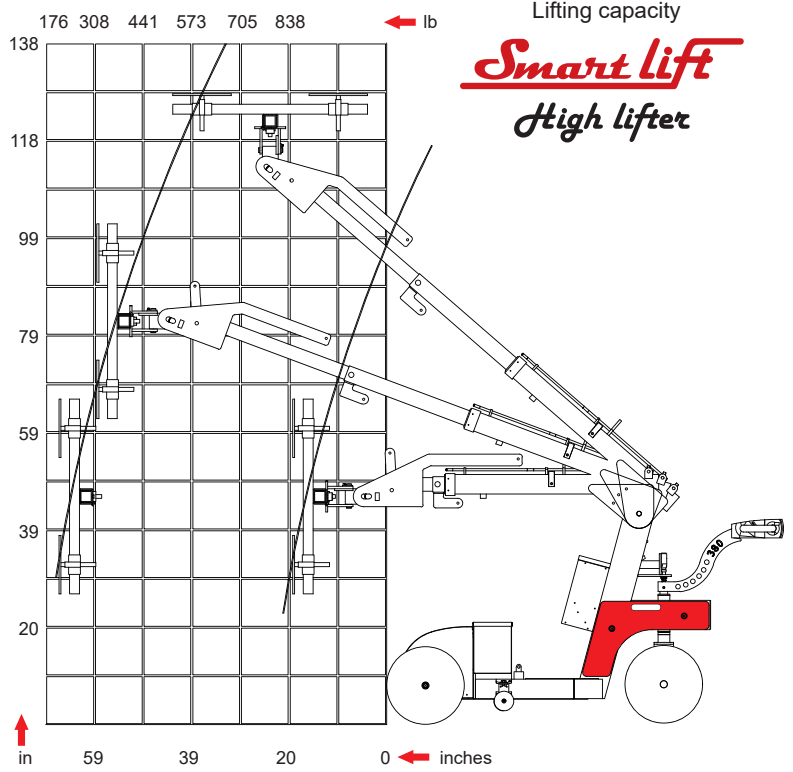

The long arms of the lifting device easily reach heights where panes have been transported across e.g. fences.

The long arm reaches easily across obstacles such as basement shafts, flower beds etc.

The Smartlift is easily transported in a van or on a trailer

- Two vacuum circuits with two pumps
- Off road with front-wheel drive and big wheels with electronic brake
- Maneuverable with dual rear wheels
- Lifting height 110 in (center of yoke)
- Ergonomic operation handle
- Waterproof according to ip65
- Foam filled tires

SmartGlass
LIFTER

2121 South Priest Drive, Suite 115 | Tempe, AZ 85252
480.236.9255 | info@smartglasslifter.com |
smartglasslifter.com

Smart Lift
DENMARK

SL 380 Outdoor High Lifter

The Smartlift can be shifted sideways for precision adjustment during installation jobs.

The lifting device has a multifunctional swivel head.

The wide tires make the lifting device suitable for difficult off-road jobs.

Technical data

Description	Value
Weight	1499 lb
Height	53.2 in
Width (min)	32.3 in
Length (min)	86.7 in
Extension of arm	23.6 + 23.6 in
Tip from horizontal	45° back og 90° forward
Speedregulation	Stepless high/low
Sideshift	3.9 in
Vacuum system	2-circuits
Lifting height	128 in
Chargingvoltage	115 volt
Integrated charger	Blue Power 24/12
Chargingtime	Approx 8 hours
Battery (2 x 12v) 24 volt	2 x 105 Ah
Runningperiod	Approx 30 hours
Front-wheel drive	1.61 hp
Brake	Elektronisk
Suction pads	4 unit Ø 11.8 mm
Automatic suction	2 vacuum pumps
Lifting capacity arm in/extended (47.3 in)	837 lb/220 lb